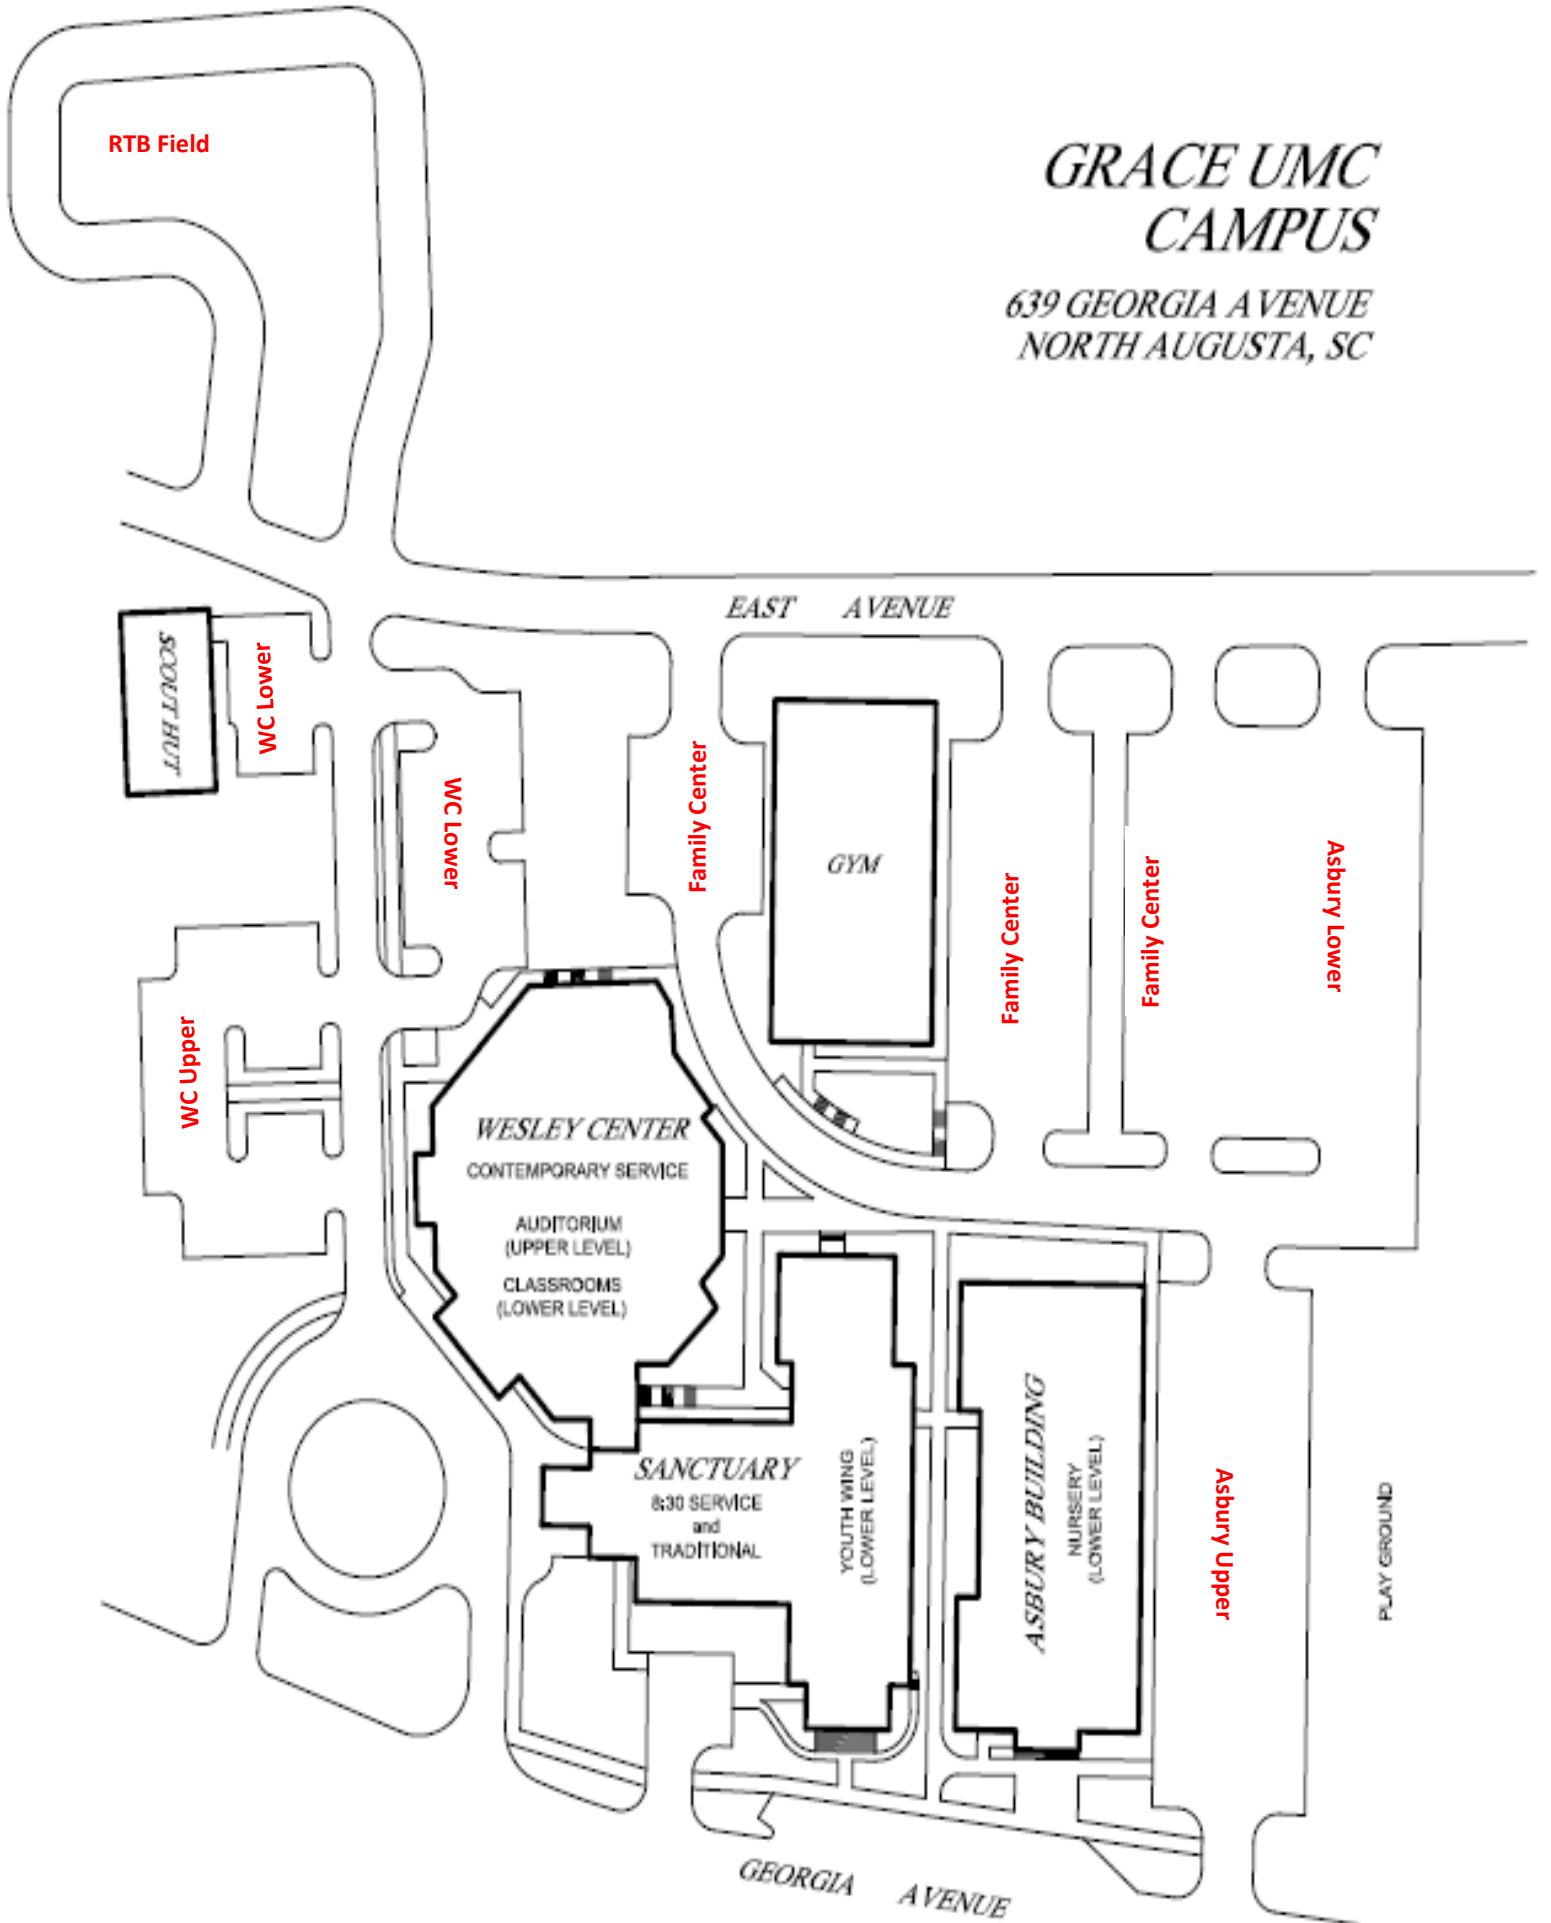

GRACE UMC CAMPUS

639 GEORGIA AVENUE
NORTH AUGUSTA, SC

April 2018

Employee Parking Conflicts in Red YE= Yes Employee YP= Yes Patron Y= Available for employee parking N= No Parking

Date in question/ Conflict	Game Time	Building(s) affected	RTB Lot Avail?	WC Upper Avail?	WC Lower Avail?	Asbury Upper Avail?	Asbury Lower Avail?	Family Center
9	7:05 pm		YE	YE	N	YP	YP	YP
10 Jazzercise	7:05 pm		YE	YE	N	YP	YP	N
12 NAHS Band Concert Jazzercise	7:35 pm	Wesley Center	N	N	N	YE	YE	N
13 Sanctuary wedding rehearsal	7:05 pm	Sanctuary	YE	N	Y	YP	YP	YP
14 Sanctuary wedding	6:05 pm	Sanctuary	N	N	N	Y	Y	Y
15 Sunday worship	2:05 pm	Campus	N	N	N	N	N	N
16 United Methodist Men	7:05 pm	Asbury	YE	YE	N	NP	NP	NP
17 Jazzercise	7:05 pm		YE	YE	N	YP	YP	N
18 CDC in session	10:35am	Asbury	YE	YE	N	NP	NP	NP
27	7:05 pm		YE	YE	N	YP	YP	YP
28	6:05 pm		YE	YE	N	YP	YP	YP
29 Sunday worship	2:05 pm	Campus	N	N	N	After 1:00 p.m.		

July 2018

Date in question/ Conflict	Game Time	Building(s) affected	RTB Lot Avail?	WC Upper Avail?	WC Lower Avail?	Asbury Upper Avail?	Asbury Lower Avail?	Family Center
1 Sunday worship	5:05 pm		After 1:00 p.m.		N	YP	YP	YP
2	7:05 pm		YE	YE	N	YP	YP	YP
3 Jazzercise	6:35 pm		YE	YE	N	YP	YP	N
11-14 PEACH JAM		Entire campus	N	N	N	N	N	N
11	7:05 pm		N	N	N	N	N	N
12 Jazzercise	7:05 pm		N	N	N	N	N	N
13	7:05 pm		N	N	N	N	N	N
14 NA Salkehatchie	6:05 pm	W Center	N	N	N	N	N	N
15 NA Salkehatchie	5:05 pm	W Center	YE	N	N	Y	Y	Y
16 NA Salkehatchie	7:05 pm	W Center	YE	N	N	Y	Y	Y
17 NA Salkehatchie	12:05 pm	W Center	YE	N	N	Y	Y	Y
27	7:05 pm		YE	YE	N	YP	YP	YP
28	6:05 pm		YE	YE	N	YP	YP	YP
29 Sunday worship	5:05 pm				N	YP	YP	YP
30	7:05 pm		After 1:00 p.m.		N	YP	YP	YP
31 Jazzercise	7:05 pm		YE	YE	N	YP	YP	N